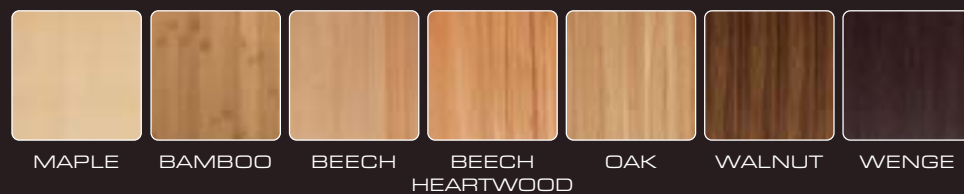

OPEN

C O N V E N I E N T . F L E X I B L E . I R R E S I S T A B L E

FLEXIBILITY WHENEVER NECESSARY: THIS INNOVATIVE LINE OF TABLES IS TRULY IRRESISTIBLE. A BROAD RANGE OF WOOD TYPES FOR MATCHING COMBINATIONS WITH ANY FURNITURE STYLE.

EXTEND THE TABLETOP TO SUIT YOUR NEEDS IN THE TWINKLING OF AN EYE. THE FLEXIBLE X-PAND SYSTEM IN THE CENTRE OF THE TABLETOP IS A DECORATIVE DESIGN ELEMENT.

ADDITIONAL LEAVES OR CLEARING THE SET TABLE IS NOT LONGER NECESSARY. FLEXIBLE TABLE LENGTHS MEET TODAY'S INDIVIDUAL INTERIOR SETTINGS AND PERSONAL DEMANDS ON MODERN FURNISHINGS.

EXPANDABLE FUNCTIONALITY IN ATTRACTIVE DESIGN

CLOSED	OPEN
55 X 37.5 IN	73 X 37.5 IN
63 X 37.5 IN	81 X 37.5 IN
71 X 37.5 IN	88.5 X 37.5 IN

Actual colour may vary. Table dimensions in inch are the rounded conversions from metric measures. Metric specifications authoritative.